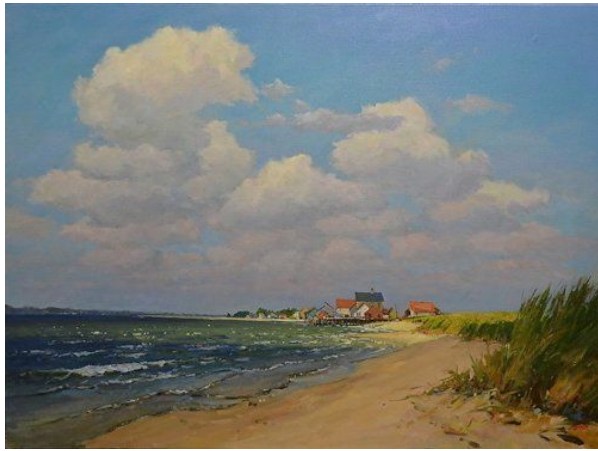

Peace and Plenty
Oil on Canvas
2020
Size: 84 x 48 (art), 93½ x 57½ (frame)
Price: \$27,000 (C9019BA)

CALLOWAY

FINE ART & CONSULTING

Low Sun
Rodgers Naylor
Oil on canvas
2019
Size: 36x12
Price: \$1,750 (C8857RN)

Oliviers 4
Maggie Siner
Oil on linen
2006
Size: 20 x 22 (art)
Price: \$4,200 (W1338MS)

Pony Pasture, James River
Brad Aldridge
Watercolor and gouache on paper
2020
Size: 7½ x 5 (art), 13½ x 11½ (frame)
Price: \$750 (C9032BA)

Spotted Horse, ap 2/15
Andrew Sovjani
Unique print, chemically altered
silver gelatin
2016/2016
Size: 19 x 19 (art) 27 x 27 (mat)
Price: \$2,200 (C6504AS)

CALLOWAY

FINE ART & CONSULTING

Bayside Houses
Ed Cooper
Oil on canvas
2014
Size: 48 x 36 (art)
Price: \$6,900 (C7341EC)

Ranch Road
Rodgers Naylor
Oil on canvas panel
2019
Size: 14 x 11 (art)
Price: \$700 (C8860RN)

Overlooking the Seine
Brad Aldridge
Oil on panel
2015
Size: 21½ x 11 (art) 28 ³/₄ x17 (frame)
Price: \$2,500 (C6113BA)