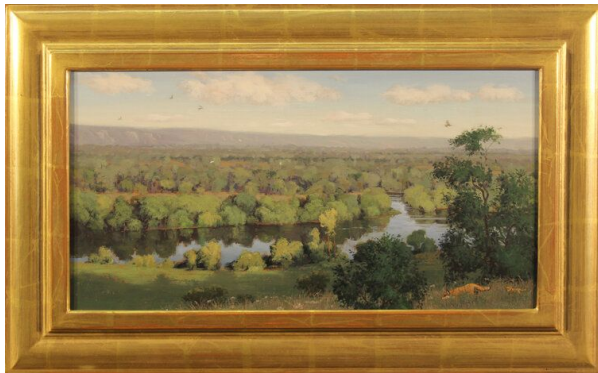

Oliviers 4
Maggie Siner
Oil on linen
2006
Size: 20 x 22 (art)
Price: \$4,200 (W1338MS)

Pony Pasture, James River
Brad Aldridge
Watercolor and gouache on paper
2020
Size: 7½ x 5 (art), 13½ x 11½ (frame)
Price: \$750 (C9032BA)

Spotted Horse, ap 2/15
Andrew Sovjani
Unique print, chemically altered
silver gelatin
2016/2016
Size: 19 x 19 (art) 27 x 27 (mat)
Price: \$2,200 (C6504AS)

CALLOWAY

FINE ART & CONSULTING

Bayside Houses
Ed Cooper
Oil on canvas
2014
Size: 48 x 36 (art)
Price: \$6,900 (C7341EC)

Ranch Road
Rodgers Naylor
Oil on canvas panel
2019
Size: 14 x 11 (art)
Price: \$700 (C8860RN)

Overlooking the Seine
Brad Aldridge
Oil on panel
2015
Size: 21½ x 11 (art) 28 ³/₄ x17 (frame)
Price: \$2,500 (C6113BA)

CALLOWAY

FINE ART & CONSULTING

Hayfield (Helena, Montana)
Carlton Fletcher
Oil on Panel
2019
Size: 20 x 8 (art) 30 x 18 (frame)
Price: \$3,500 (W1328CF)

On Still Water Skye
Lindsay Mullen
Oil on canvas
2019
Size: 64 x 36 (art)
Price: \$19,500 (C7759LM)